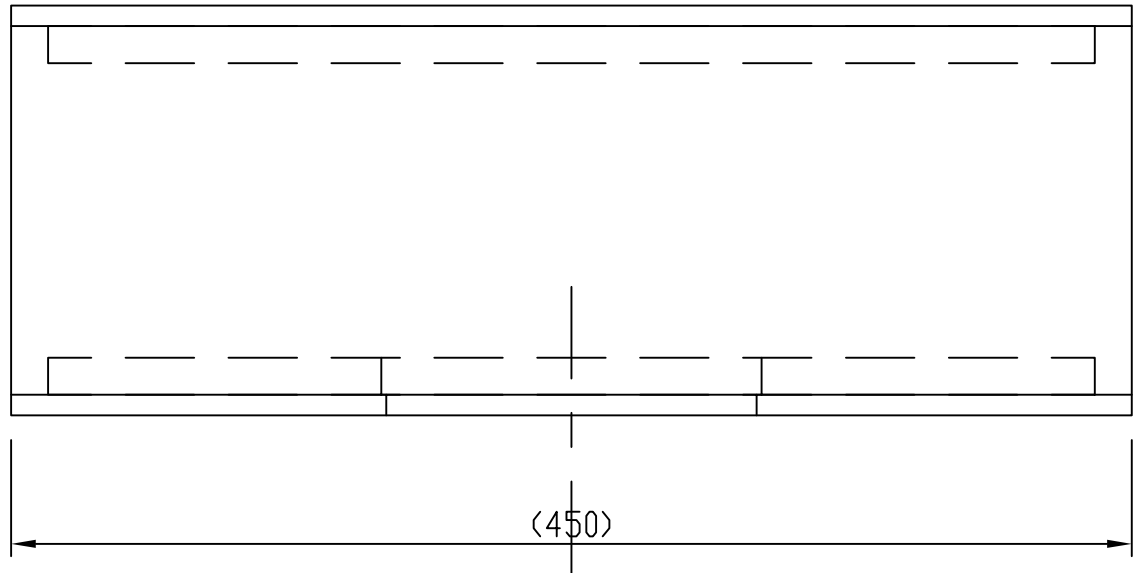

背面

かぶせ蓋上面

正面

Designed by	Planned by	Checked by	Approved by	Size	Scale	TITLE
2008.9.23				A3	1/2	MBT-1 ケース上
ℳ.ℒ						